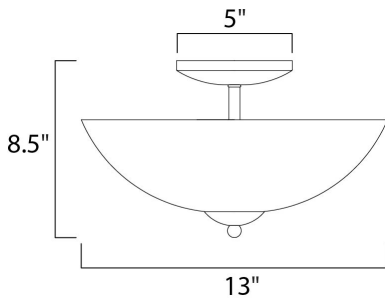

MEASUREMENTS

DIMENSION : 13" L x 13" W x 8.5" H
 HANGING WEIGHT : 2.5 lb

LAMPING

INPUT VOLTAGE : 120V
 BULB : 2 x 60W Incandescent E26 Medium , 120W Total
 BULB INCLUDED : (Not Included)
 DIMMABLE : Yes

FINISHES OPTION